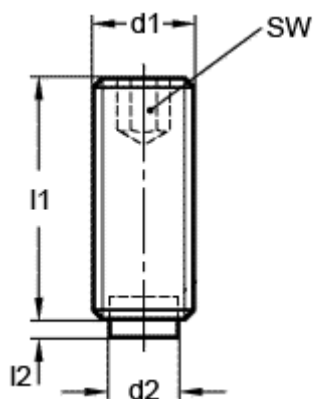

Article number: 209305971

Description: E+G Grub screw, st. steel
GN 913.5-M4-6-MS

Measures

d1 = M4

d2 = 2.5

l1 = 6

l2 = 0.5

SW = 2.0